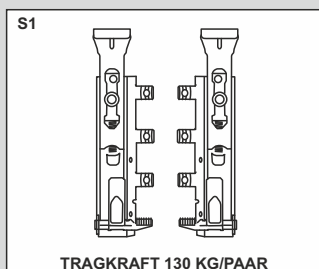

SCHRANKKAUFHÄNGER

S1

TRAGKRAFT 130 KG/PAAR

Bis Breite 90cm - 1 Set
Ab Breite 134cm - 2 Sets